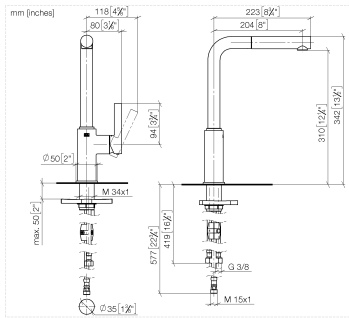

DORNBRACHT PIUR Single-lever mixer Pull-out - Chrome

33 950 210

- 204mm projection
- pivotable spout 360°
- air-enriched flow
- max. flow 8 l/min at 3 bar flow pressure
- fabric braided hose 1500 mm

Intrinsic protection against back flow.

	Chrome	33 950 210-00
	Soft Black	33 950 210-69
	Brushed Nickel	33 950 210-70

DORNBRACHT PIUR Single-lever mixer Pull-out - Chrome

33 950 210

Flow rate chart

Certificates

Belgaqua_23-012- ACS_23 ACC NY AbP_10138.
27_3. 306.

DORNBRAUCH PIUR Single-lever mixer Pull-out - Chrome

33 950 210

Parts for other finishes can be found here: [Soft Black](#)

Spare parts list

No.	Item Number	Name	Quantity used	Delivery time
1	90 12 11 180 00-00	shower	1	2
2	90 14 05 081 00 90	seal	1	2
3	90 23 01 051 00 90	flow reducer	1	2
4	90 30 02 101 00 90	hose	1	2
5	90 14 15 060 00 90	gasket kit	1	2
6	90 15 05 060 00 90	cartridge	1	2
7	90 28 30 011 00-00	cover	1	2
8	90 20 21 001 00-00	handle	1	2
9	90 27 21 001 00-00	rosette	1	2
10	90 30 01 200 00 90	shaft	1	2
11	90 23 10 003 00 90	fixing set	1	2
12	04 30 04 101 00 90	hose	2	2
13	90 30 04 110 00 90	hose	1	2