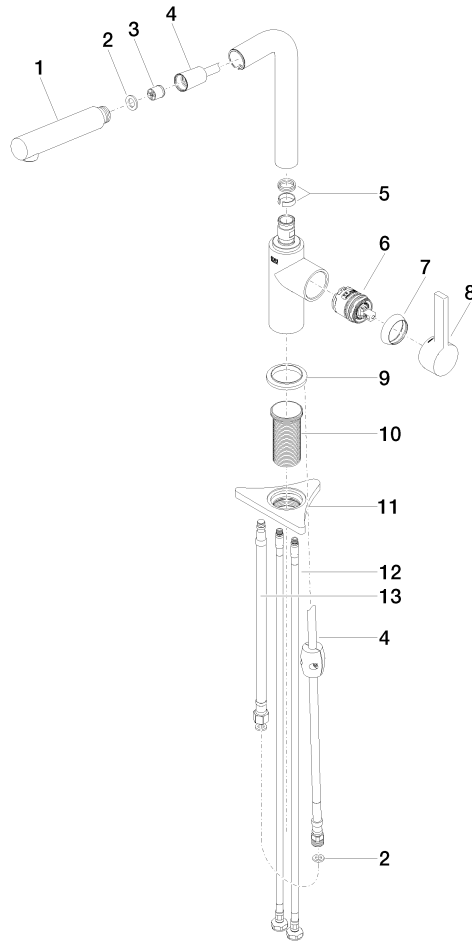

DORNBRACHT PIUR Single-lever mixer Pull-out - Chrome

33 950 210

- 204mm projection
- pivotable spout 360°
- air-enriched flow
- max. flow 8 l/min at 3 bar flow pressure
- fabric braided hose 1500 mm

Intrinsic protection against back flow.

	Chrome	33 950 210-00
	Soft Black	33 950 210-69
	Brushed Nickel	33 950 210-70

DORNBRACHT PIUR Single-lever mixer Pull-out - Chrome

33 950 210

Flow rate chart

Certificates

Belgaqua_23-012- ACS_23 ACC NY AbP_10138.
27_3. 306.

DORNBRAUCH PIUR Single-lever mixer Pull-out - Chrome

33 950 210

Parts for other finishes can be found here: [Soft Black](#)

Spare parts list

No.	Item Number	Name	Quantity used	Delivery time
1	90 12 11 180 00-00	shower	1	2
2	90 14 05 081 00 90	seal	1	2
3	90 23 01 051 00 90	flow reducer	1	2
4	90 30 02 101 00 90	hose	1	2
5	90 14 15 060 00 90	gasket kit	1	2
6	90 15 05 060 00 90	cartridge	1	2
7	90 28 30 011 00-00	cover	1	2
8	90 20 21 001 00-00	handle	1	2
9	90 27 21 001 00-00	rosette	1	2
10	90 30 01 200 00 90	shaft	1	2
11	90 23 10 003 00 90	fixing set	1	2
12	04 30 04 101 00 90	hose	2	2
13	90 30 04 110 00 90	hose	1	2